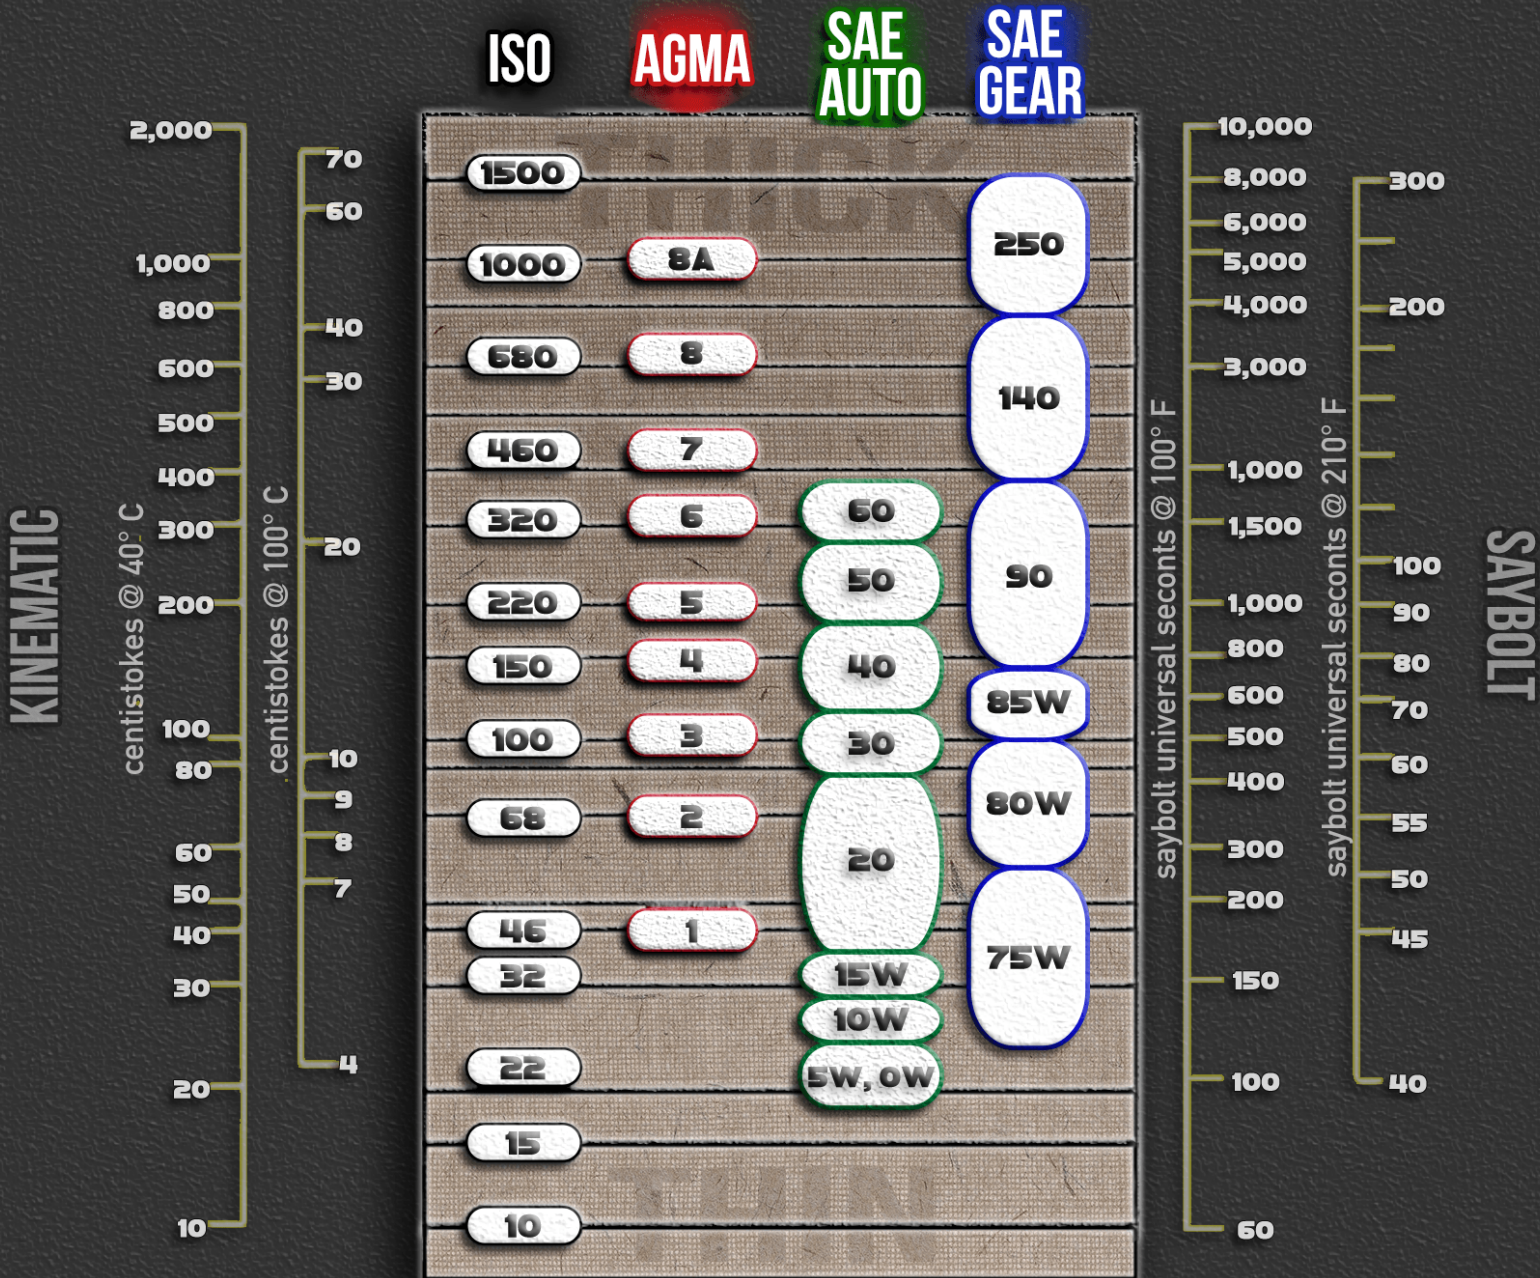

COMPARATIVE VISCOSITY CHART

VISCOSITIES ARE RELATED HORIZONTALLY.